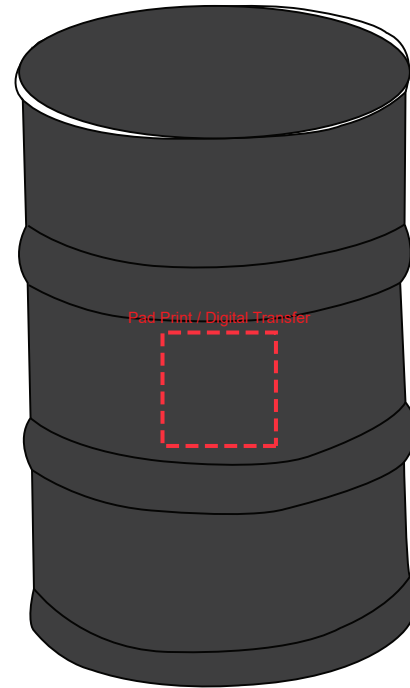

Product Name:

Stress Oil Drum

Product Code:

SS111

Product Size:

55mm x 55mm x 86mm

Product Colours:

Black

Decoration Area:

30mm x 30mm - top

15mm x 15mm - side

100% actual size

Line drawing is for approximate print positional purposes only. It is not intended to be an exact scale or detailed representation. Colour proofs are to be used as a guide only. Red dotted lines will not be printed, these are for max print guides only. Small details or text including trade marks may fill in and not be legible.