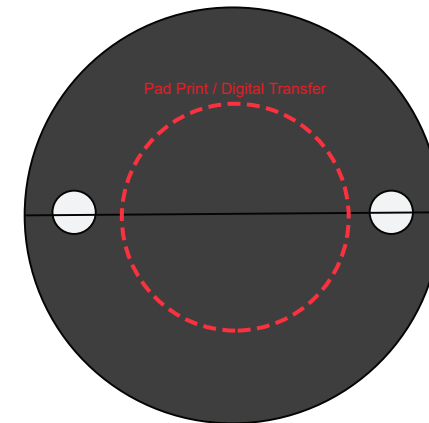

Product Name:

Stress Oil Drum

Product Code:

SS111

Product Size:

55mm x 55mm x 86mm

Product Colours:

Black

Decoration Area:

30mm x 30mm - top

15mm x 15mm - side

100% actual size

Line drawing is for approximate print positional purposes only. It is not intended to be an exact scale or detailed representation. Colour proofs are to be used as a guide only. Red dotted lines will not be printed, these are for max print guides only. Small details or text including trade marks may fill in and not be legible.