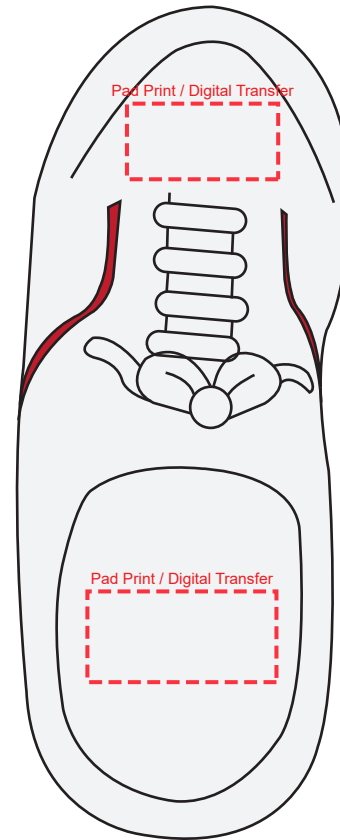

Product Name:

Stress Running Show

Product Code:

SS113

Product Size:

115mm x 50mm x 45mm

Product Colours:

Off White

Decoration Area:

20mm x 10mm - front top

20mm x 15mm - back

25mm x 12mm - top

100% actual size

Line drawing is for approximate print positional purposes only. It is not intended to be an exact scale or detailed representation. Colour proofs are to be used as a guide only. Red dotted lines will not be printed, these are for max print guides only. Small details or text including trade marks may fill in and not be legible.