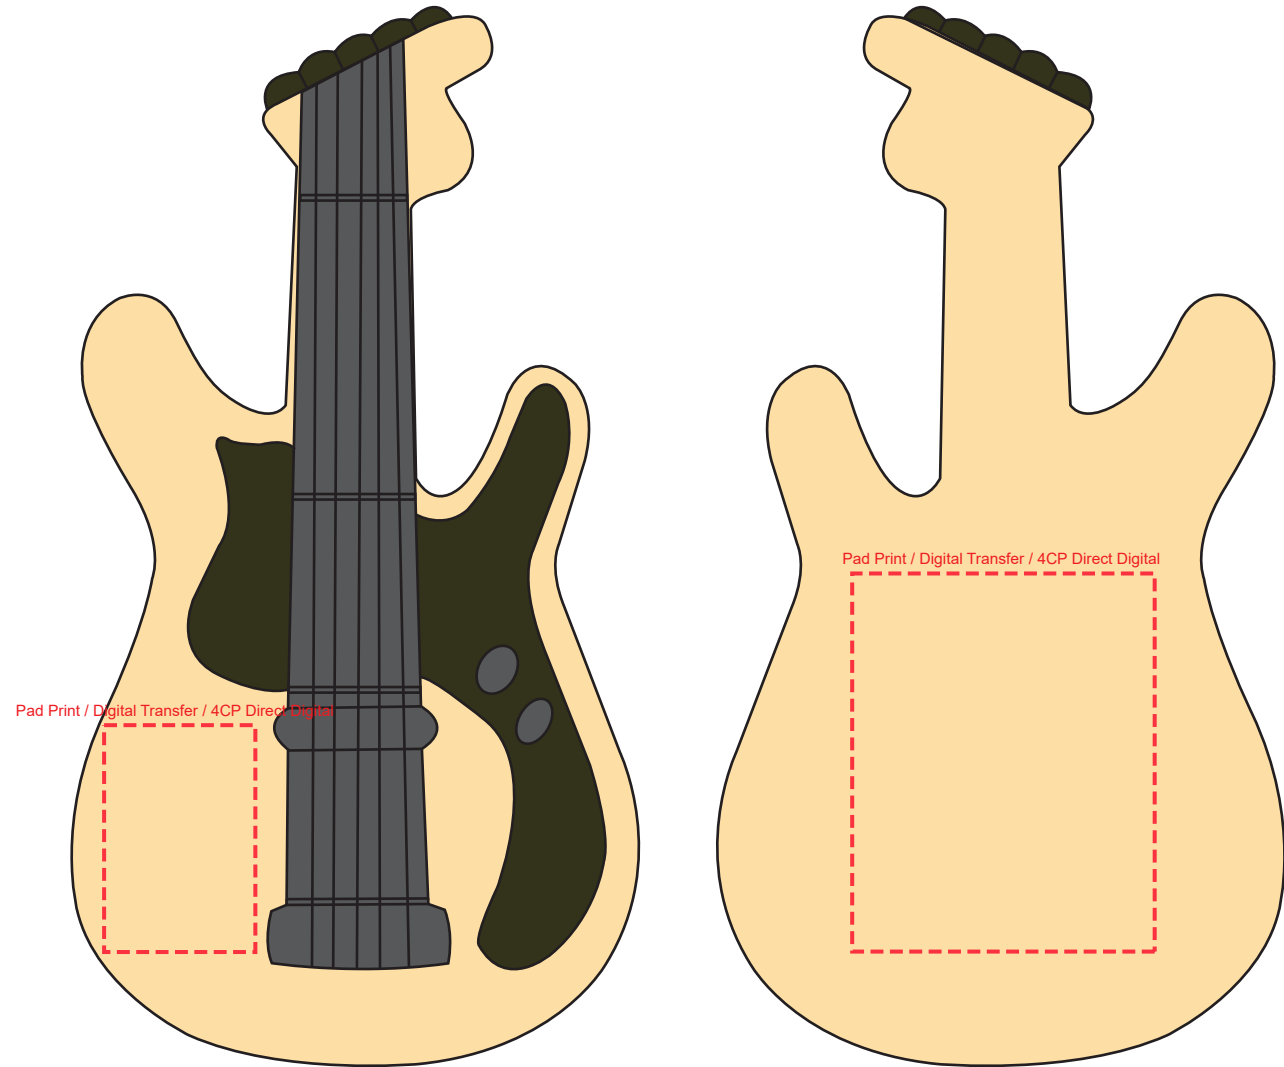

Product Name:

Stress Guitar

Product Code:

SS114

Product Size:

140mm x 75mm x 25mm

Product Colours:

Cream

Decoration Area:

20mm x 30mm - front

40mm x 50mm - back

100% actual size