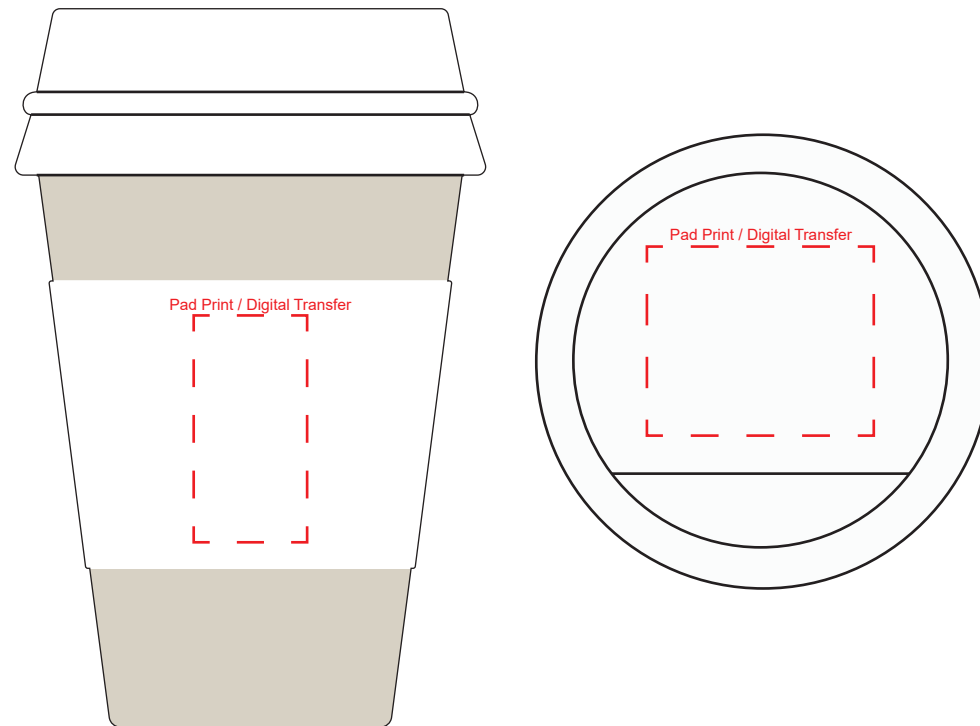

Product Name:

Stress Coffee Cup

Product Code:

SS117

Product Size:

92mm x 65mm x 65mm

Product Colours:

Cream

Decoration Area:

25mm x 25mm - cup band

35mm x 25mm - lid

100% actual size