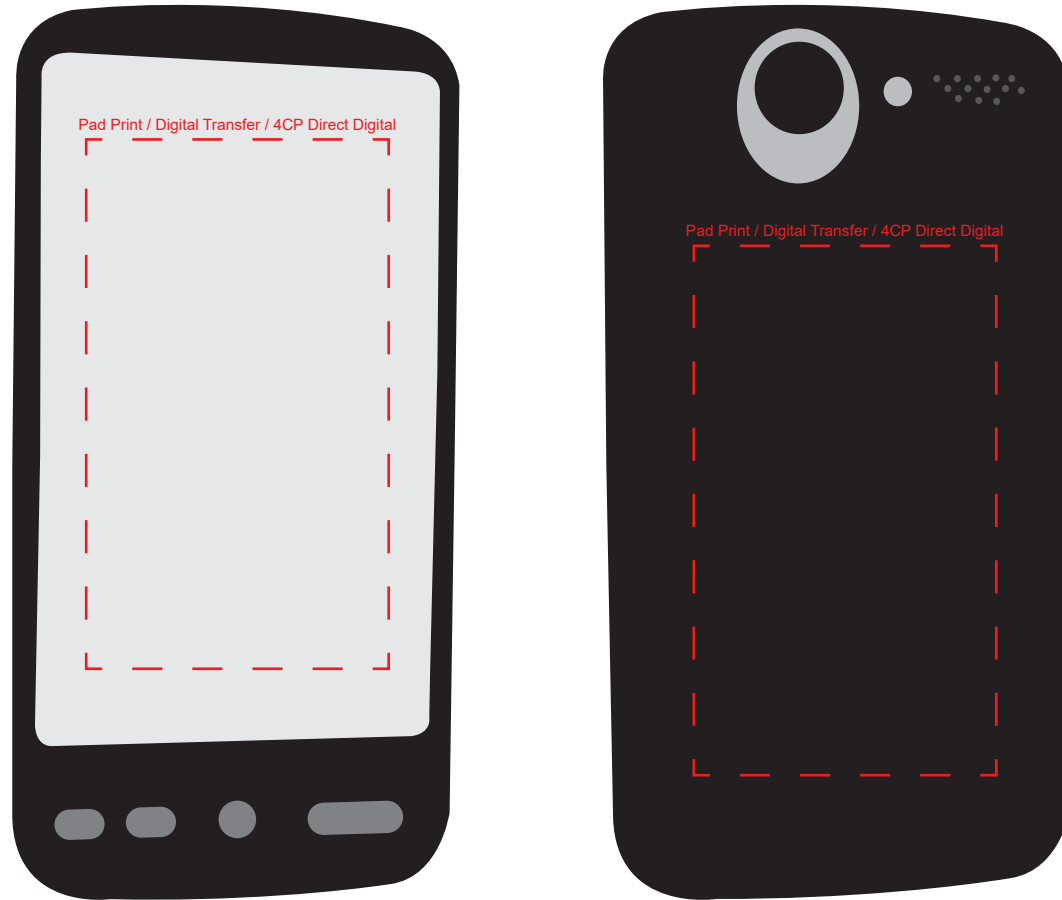

Product Name:

Stress Mobile Phone

Product Code:

SS119

Product Size:

117mm x 60mm x 11mm

Product Colours:

Black

Decoration Area:

45mm x 70mm

100% actual size

Line drawing is for approximate print positional purposes only. It is not intended to be an exact scale or detailed representation. Colour proofs are to be used as a guide only. Red dotted lines will not be printed, these are for max print guides only. Small details or text including trade marks may fill in and not be legible.