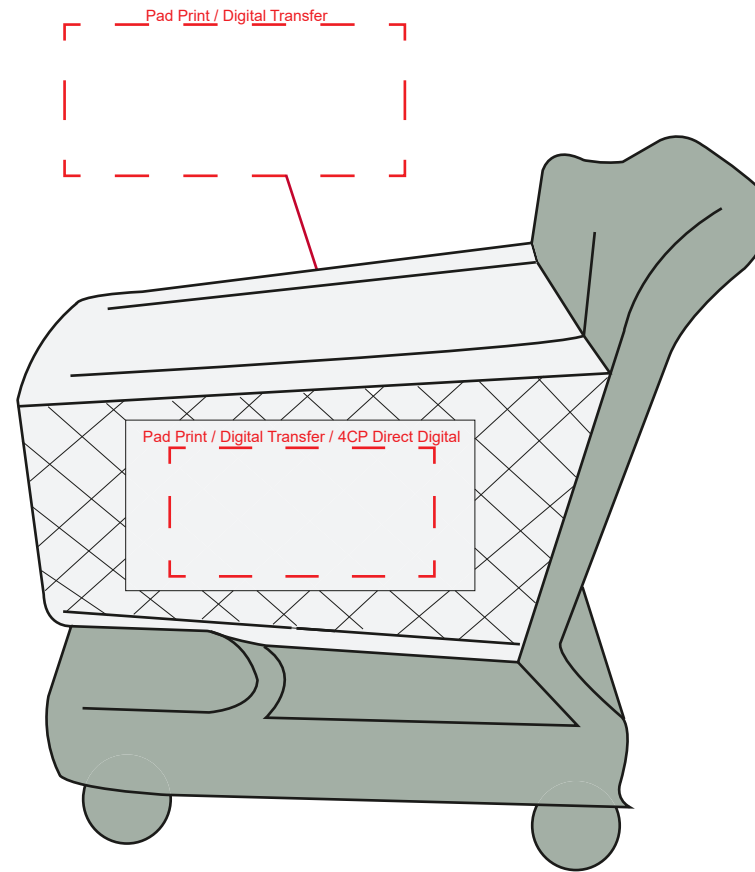

**Product Name:**

Stress Trolley

**Product Code:**

SS120

**Product Size:**

90mm x 97mm x 48mm

**Product Colours:**

White/Grey

**Decoration Area:**

35mm x 17mm - side

20mm x 45mm - top

100% actual size