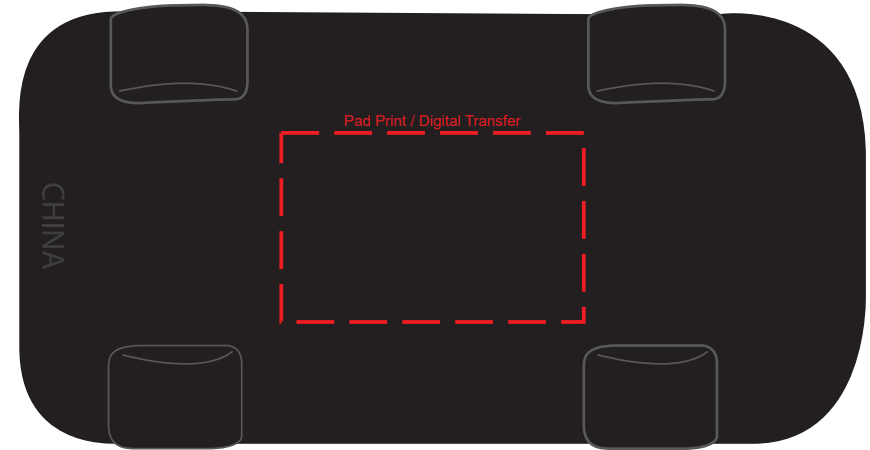

**Product Name:**

Stress Sports Car

**Product Code:**

ST002

**Product Size:**

119mm x 61mm x 46mm

**Product Colours:**

Red, Yellow

**Decoration Area:**

30mm x 20mm - front

40mm x 10mm - back

25mm x 40mm - under car

20mm x 4mm - number plate

FRONT NUMBER PLATE

BACK NUMBER PLATE

100% actual size