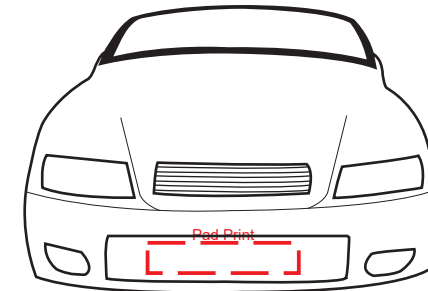

**Product Name:**

Stress Sports Car

**Product Code:**

ST002

**Product Size:**

119mm x 61mm x 46mm

**Product Colours:**

Red, Yellow

**Decoration Area:**

30mm x 20mm - front

40mm x 10mm - back

25mm x 40mm - under car

20mm x 4mm - number plate

FRONT NUMBER PLATE

BACK NUMBER PLATE

100% actual size