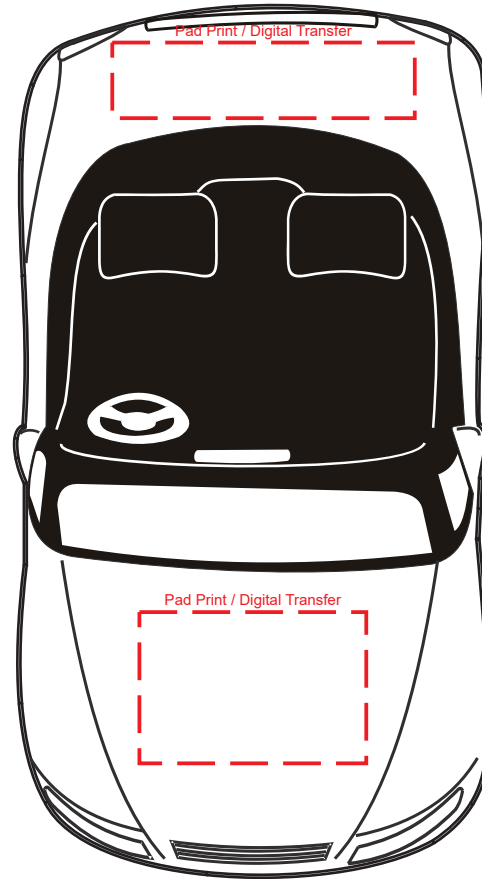

**Product Name:**

Stress Sports Car

**Product Code:**

ST002

**Product Size:**

119mm x 61mm x 46mm

**Product Colours:**

Red, Yellow

**Decoration Area:**

30mm x 20mm - front

40mm x 10mm - back

25mm x 40mm - under car

20mm x 4mm - number plate

FRONT NUMBER PLATE

BACK NUMBER PLATE

100% actual size