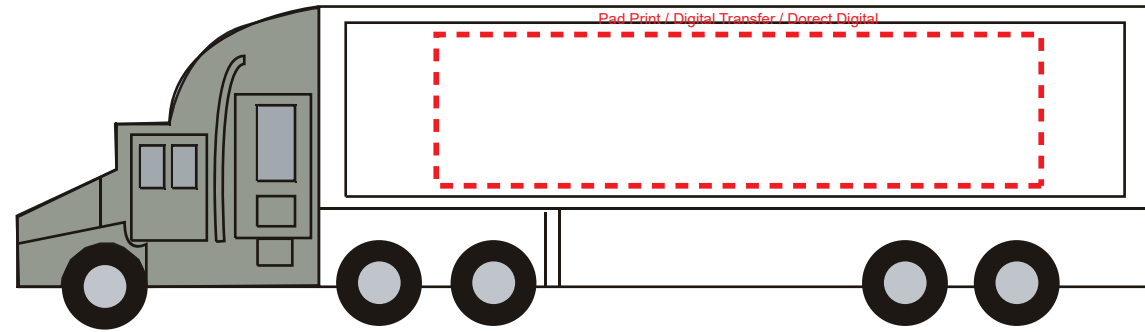

**Product Name:**

Stress Long Truck

**Product Code:**

ST004

**Product Size:**

150mm x 30mm x 42mm

**Product Colours:**

White

**Decoration Area:**

80mm x 20mm - top

80mm x 20mm - side

100% actual size