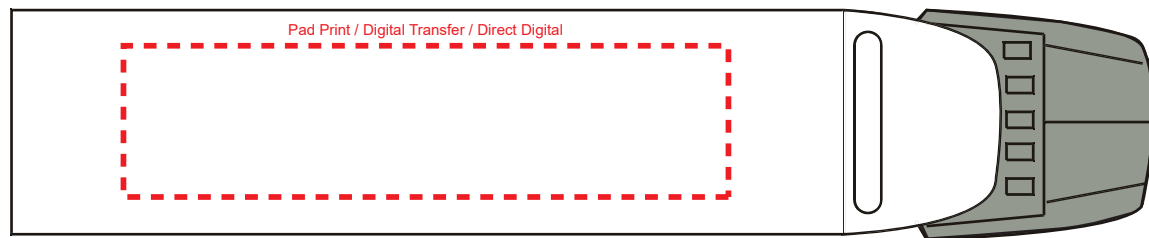

**Product Name:**

Stress Long Truck

**Product Code:**

ST004

**Product Size:**

150mm x 30mm x 42mm

**Product Colours:**

White

**Decoration Area:**

80mm x 20mm - top

80mm x 20mm - side

100% actual size