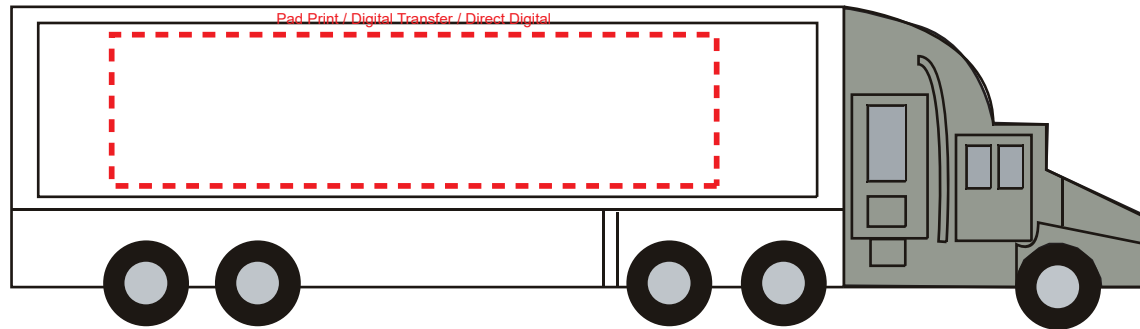

**Product Name:**

Stress Long Truck

**Product Code:**

ST004

**Product Size:**

150mm x 30mm x 42mm

**Product Colours:**

White

**Decoration Area:**

80mm x 20mm - top

80mm x 20mm - side

100% actual size