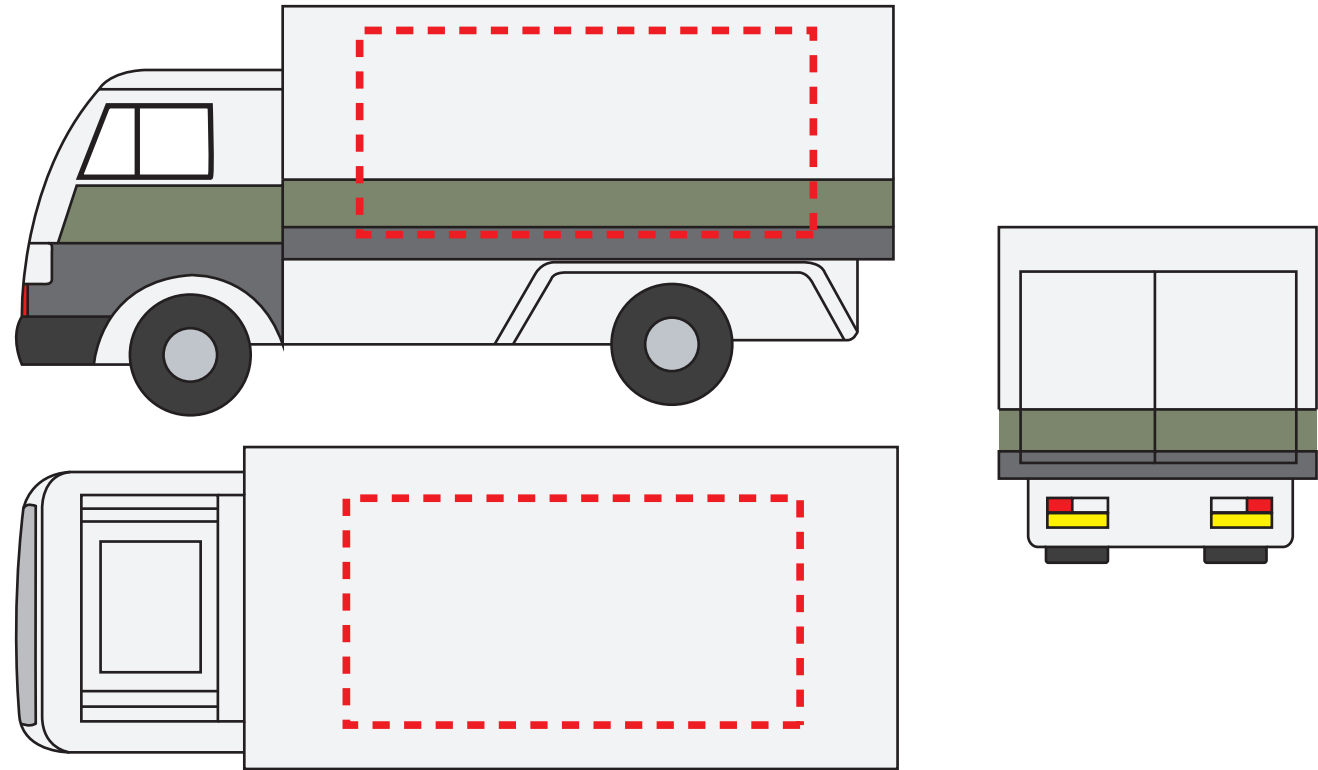

**Product Name:**

Stress Truck

**Product Code:**

ST005

**Product Size:**

107mm x 42mm x 53mm

**Product Colours:**

White

**Decoration Area:**

60mm x 27mm - side

60mm x 30mm - top

100% actual size