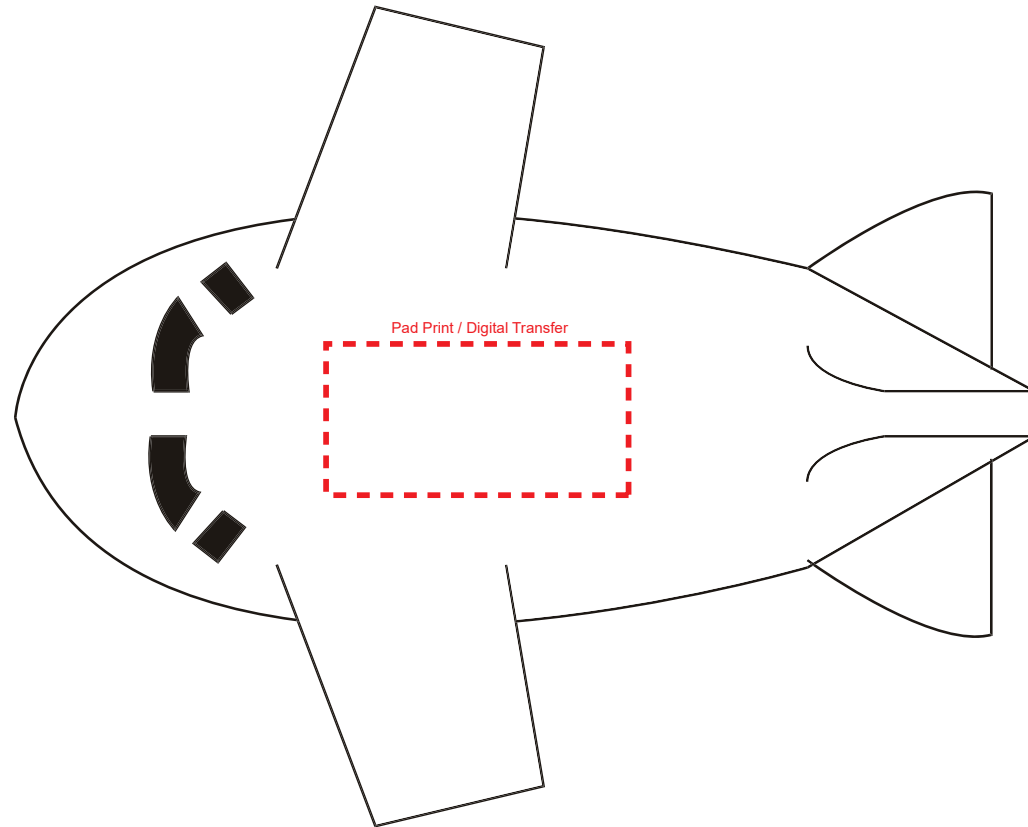

Product Name:

Stress Large Aeroplane

Product Code:

ST009

Product Size:

142mm x 130mm x 60mm

Product Colours:

White

Decoration Area:

20mm x 40mm - top

100% actual size

Line drawing is for approximate print positional purposes only. It is not intended to be an exact scale or detailed representation. Colour proofs are to be used as a guide only. Red dotted lines will not be printed, these are for max print guides only. Small details or text including trade marks may fill in and not be legible.