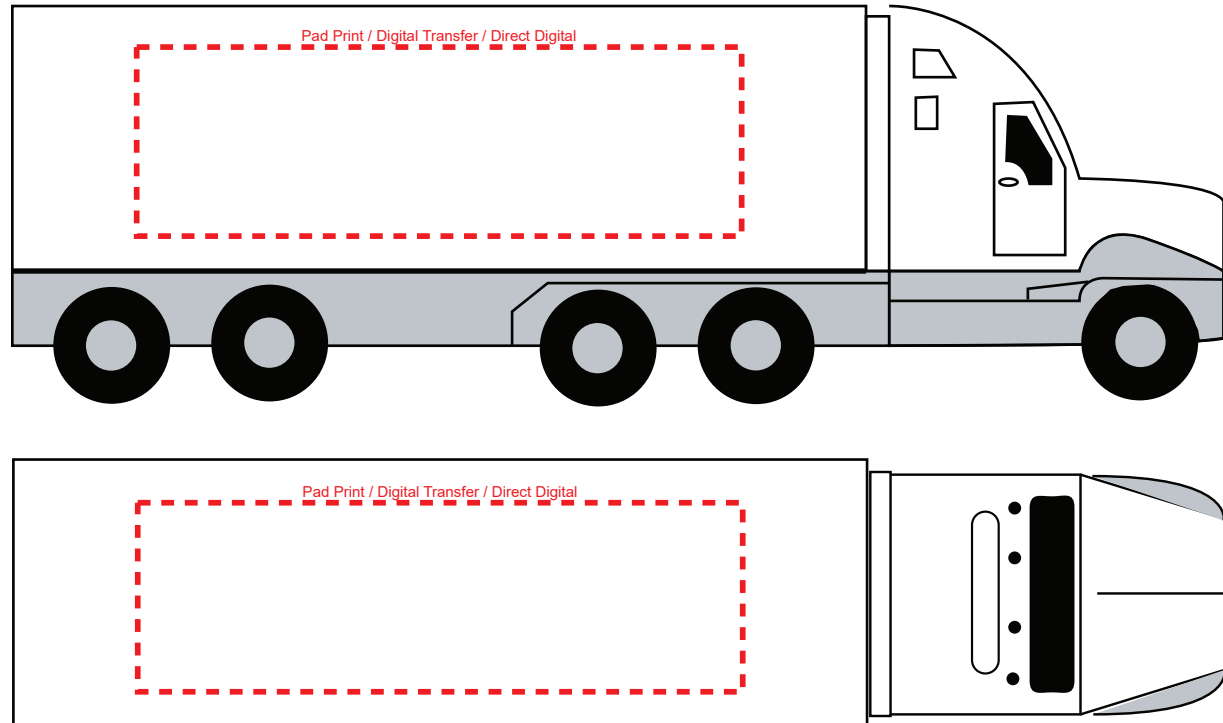

Product Name:

Stress Extra Large Truck

Product Code:

ST014

Product Size:

162mm x 55mm x 35mm

Product Colours:

White

Decoration Area:

80mm x 25mm - top

80mm x 25mm - side

100% actual size