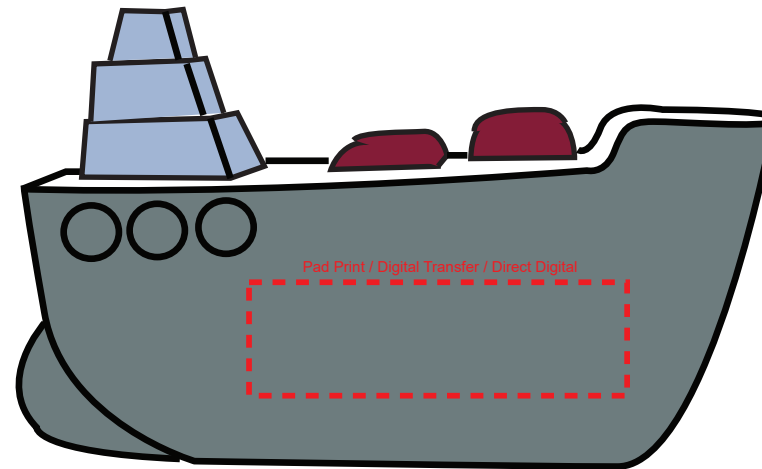

Product Name:

Stress Cargo Ship

Product Code:

ST015

Product Size:

100mm x 60mm x 55mm

Product Colours:

Grey

Decoration Area:

50mm x 15mm - side

100% actual size