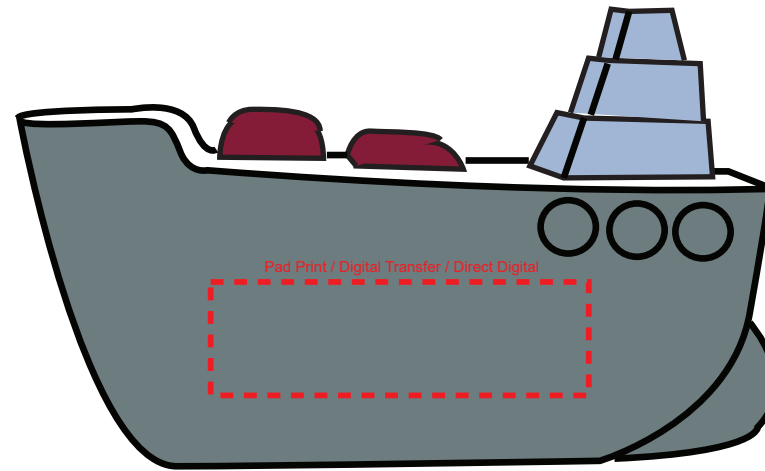

Product Name:

Stress Cargo Ship

Product Code:

ST015

Product Size:

100mm x 60mm x 55mm

Product Colours:

Grey

Decoration Area:

50mm x 15mm - side

100% actual size