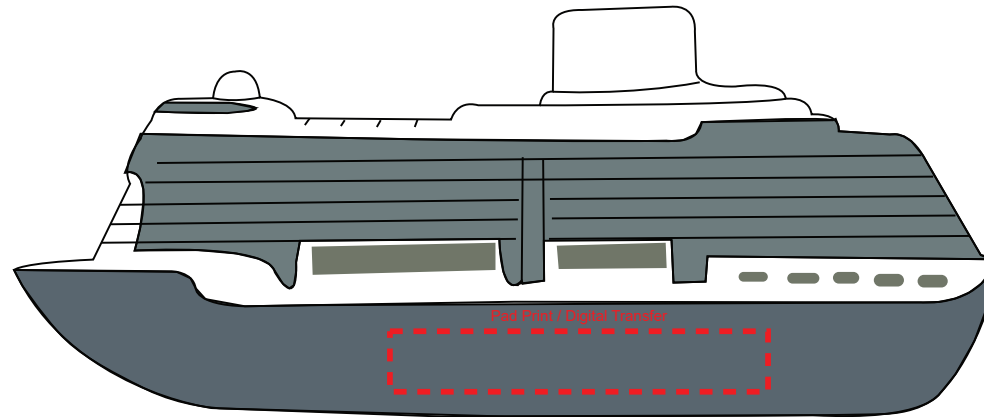

Product Name:

Stress Cruise Ship

Product Code:

ST016

Product Size:

124mm x 55mm x 53mm

Product Colours:

Dark Grey

Decoration Area:

50mm x 8mm - side

100% actual size

Line drawing is for approximate print positional purposes only. It is not intended to be an exact scale or detailed representation. Colour proofs are to be used as a guide only. Red dotted lines will not be printed, these are for max print guides only. Small details or text including trade marks may fill in and not be legible.