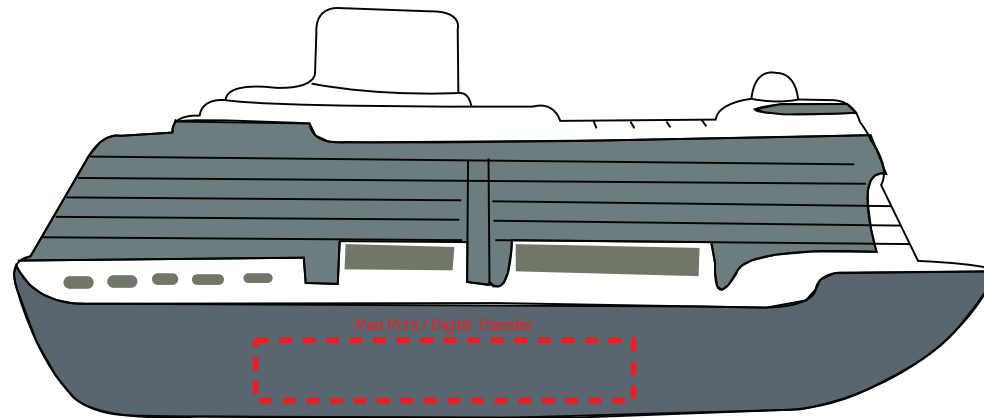

Product Name:

Stress Cruise Ship

Product Code:

ST016

Product Size:

124mm x 55mm x 53mm

Product Colours:

Dark Grey

Decoration Area:

50mm x 8mm - side

100% actual size

Line drawing is for approximate print positional purposes only. It is not intended to be an exact scale or detailed representation. Colour proofs are to be used as a guide only. Red dotted lines will not be printed, these are for max print guides only. Small details or text including trade marks may fill in and not be legible.