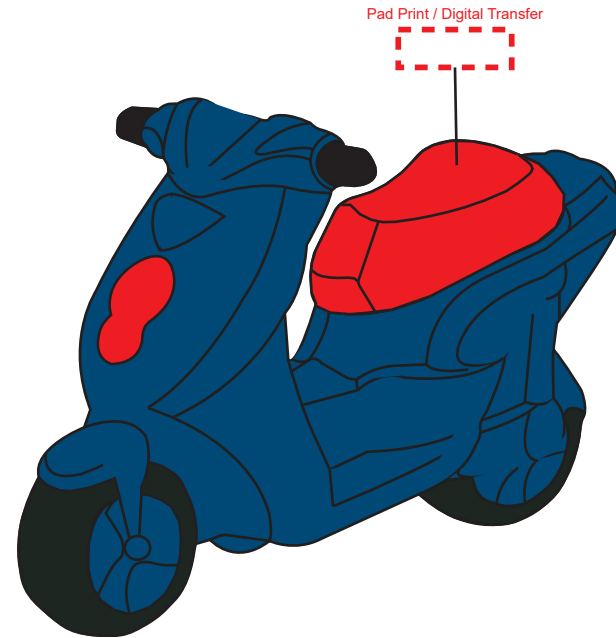

Product Name:

Stress Scooter

Product Code:

ST017

Product Size:

109mm x 74mm x 47mm

Product Colours:

Blue

Decoration Area:

15mm x 5mm - seat

100% actual size

Line drawing is for approximate print positional purposes only. It is not intended to be an exact scale or detailed representation. Colour proofs are to be used as a guide only. Red dotted lines will not be printed, these are for max print guides only. Small details or text including trade marks may fill in and not be legible.