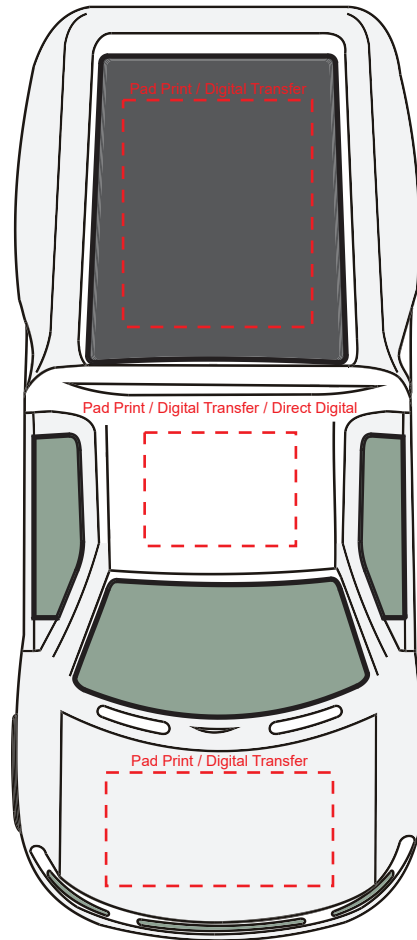

Product Name:

Stress Ute

Product Code:

ST018

Product Size:

117mm x 50mm x 40mm

Product Colours:

Off White

Decoration Area:

25mm x 8mm - back bumper

25mm x 10mm - side door

25mm x 30mm - back tray

20mm x 15mm - roof

30mm x 15mm - front hood

100% actual size

Line drawing is for approximate print positional purposes only. It is not intended to be an exact scale or detailed representation. Colour proofs are to be used as a guide only. Red dotted lines will not be printed, these are for max print guides only. Small details or text including trade marks may fill in and not be legible.