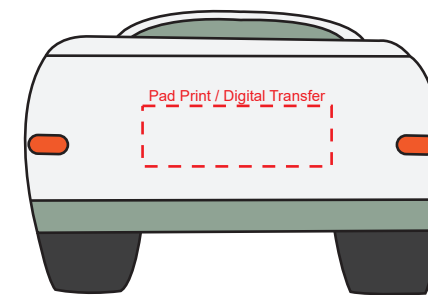

Decoration Area:

25mm x 8mm - back bumper

25mm x 10mm - side door

25mm x 30mm - back tray

20mm x 15mm - roof

30mm x 15mm - front hood

100% actual size

Line drawing is for approximate print positional purposes only. It is not intended to be an exact scale or detailed representation. Colour proofs are to be used as a guide only. Red dotted lines will not be printed, these are for max print guides only. Small details or text including trade marks may fill in and not be legible.