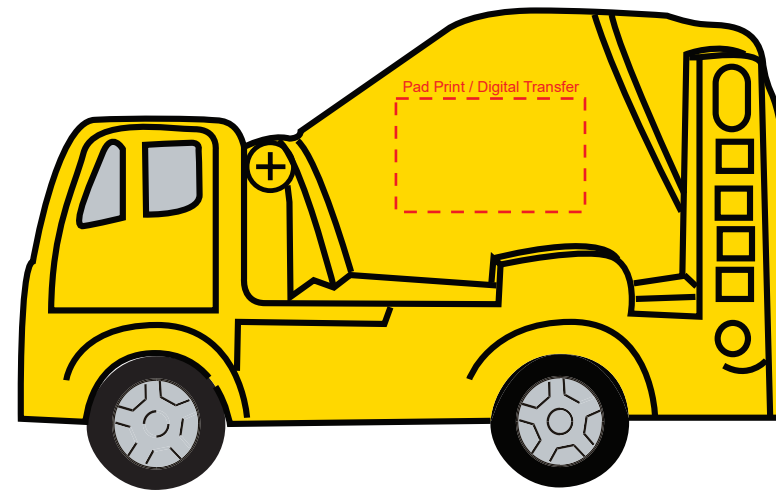

Product Name:

Stress Cement Truck

Product Code:

ST019

Product Size:

100mm x 63mm x 40mm

Product Colours:

Yellow

Decoration Area:

25mm x 15mm - side

100% actual size

Line drawing is for approximate print positional purposes only. It is not intended to be an exact scale or detailed representation. Colour proofs are to be used as a guide only. Red dotted lines will not be printed, these are for max print guides only. Small details or text including trade marks may fill in and not be legible.