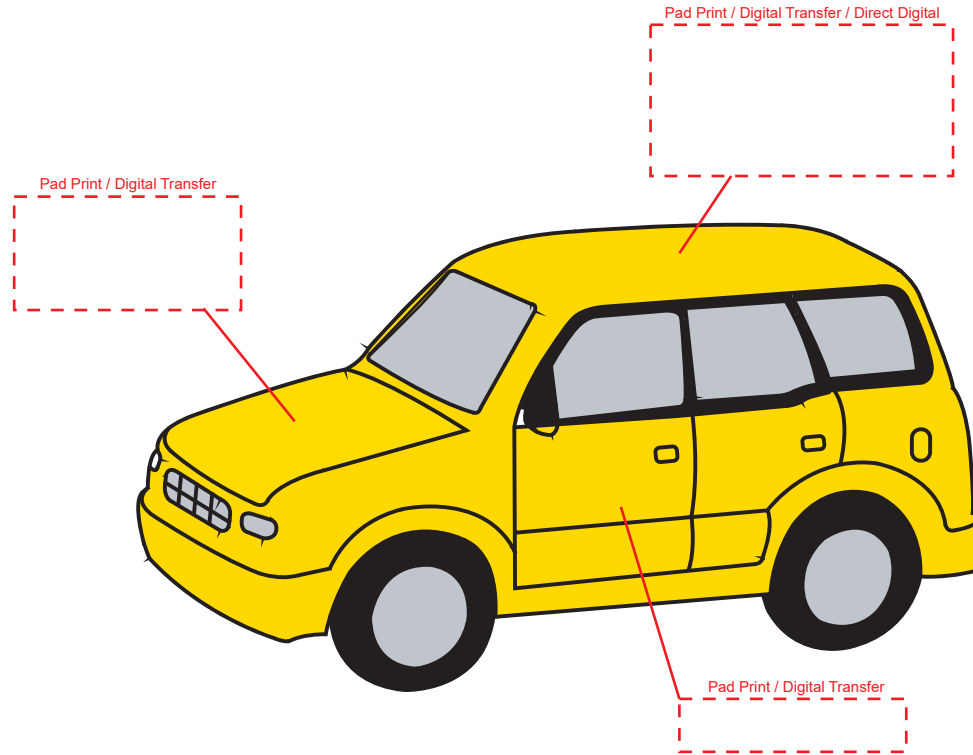

Product Name:

Stress SUV

Product Code:

ST020

Product Size:

100mm x 44mm x 47mm

Product Colours:

Yellow

Decoration Area:

40mm x 20mm - top

30mm x 15mm - front

30mm x 7mm - side

100% actual size