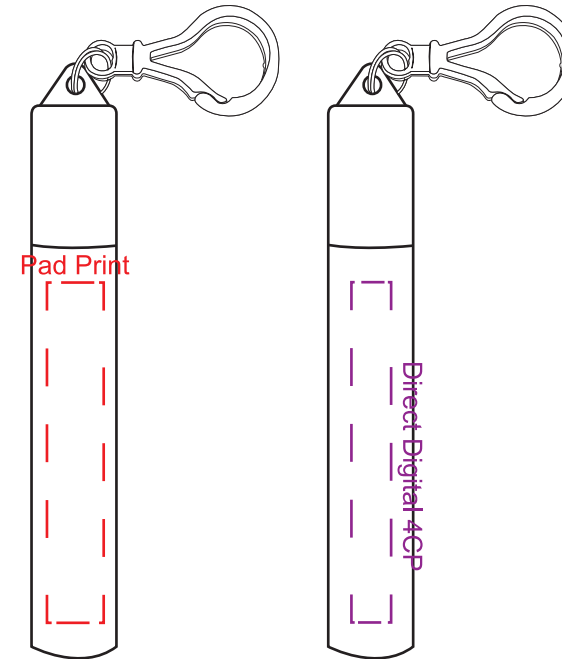

Product Name:

Neveo Retractable Metal Straw

Product Code:

STW003

Product Size:

105mm x 15mm

Product Colours:

Black, blue, red

Decoration Area:

60mm x 10mm - pad print

6mm x 45mm - laser engrave straw

60mm x 7mm - direct digital

Engraves to tone-on-tone silver

75% actual size

Line drawing is for approximate print positional purposes only. It is not intended to be an exact scale or detailed representation. Colour proofs are to be used as a guide only. Red dotted lines will not be printed, these are for max print guides only. Small details or text including trade marks may fill in and not be legible.