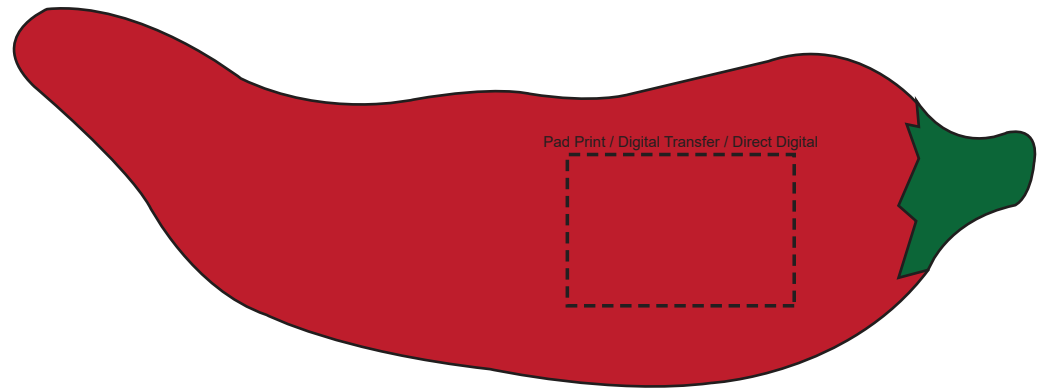

**Product Name:**

Stress chilli

**Product Code:**

SV011

**Product Size:**

135mm x 45mm x 40mm

**Product Colours:**

red

**Decoration Area:**

50mm x 15mm - pad print

30mm x 20mm - pad print

50mm x 15mm - direct digital

30mm x 20mm - direct digital

50mm x 15mm - digital transfer

30mm x 20mm - digital transfer

100% actual size