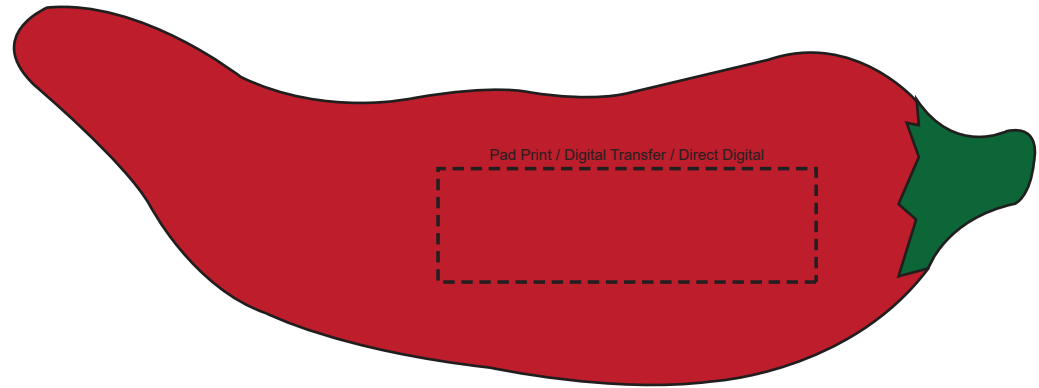

**Product Name:**

Stress chilli

**Product Code:**

SV011

**Product Size:**

135mm x 45mm x 40mm

**Product Colours:**

red

**Decoration Area:**

50mm x 15mm - pad print

30mm x 20mm - pad print

50mm x 15mm - direct digital

30mm x 20mm - direct digital

50mm x 15mm - digital transfer

30mm x 20mm - digital transfer

100% actual size