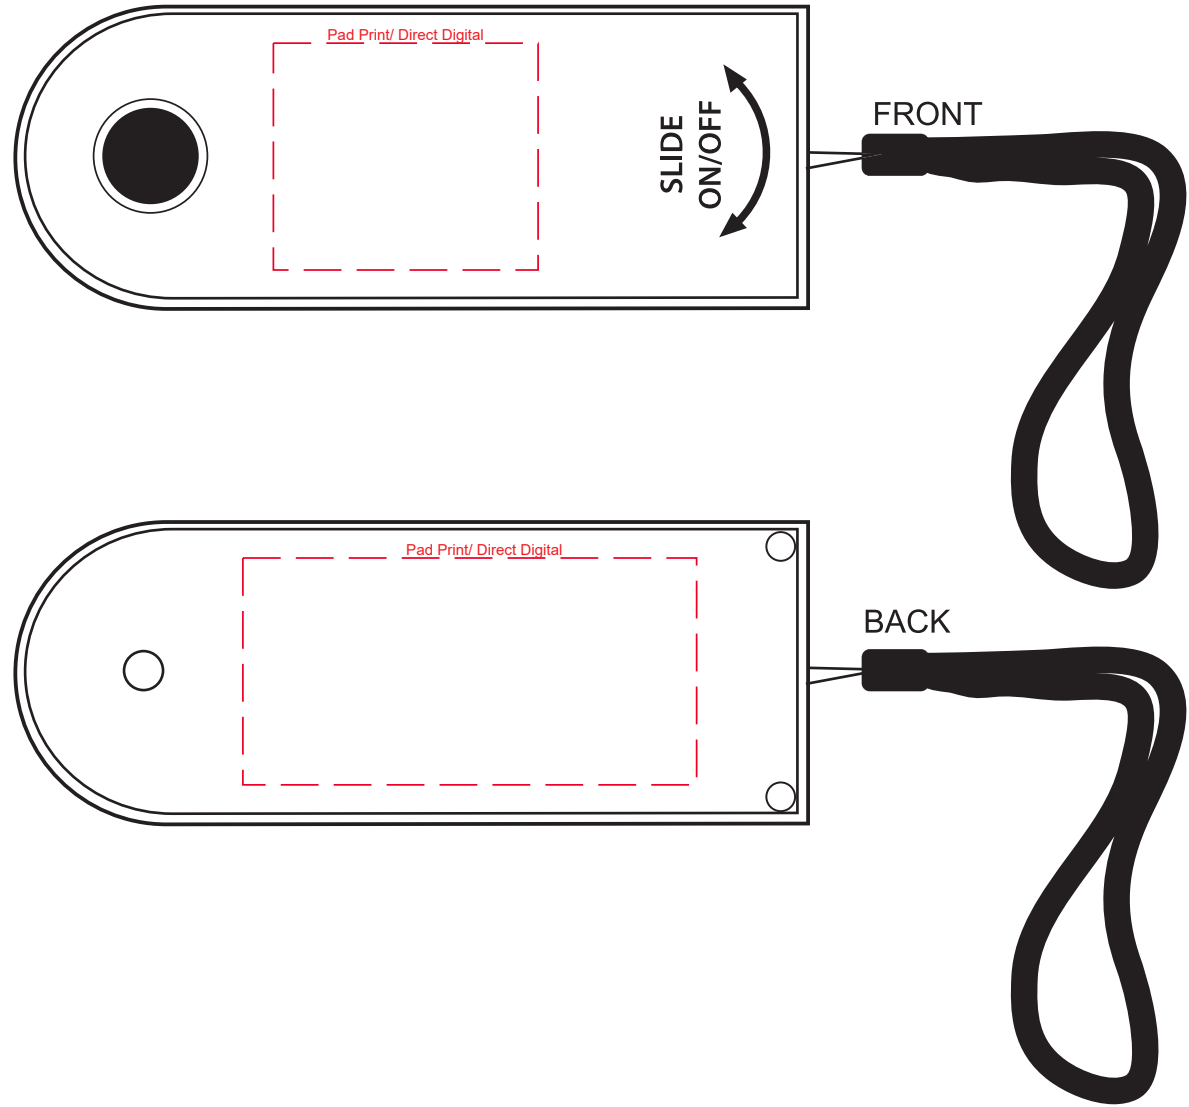

Product Name:

360 Degree Torch

Product Code:

TCH001

Product Size:

105mm x 40mm x 30mm

Product Colours:

Black, white, blue, red

Decoration Area:

30mm x 35mm - pad print front

30mm x 60mm - pad print back

30mm x 35mm - direct digital front

30mm x 60mm - direct digital back

100% actual size