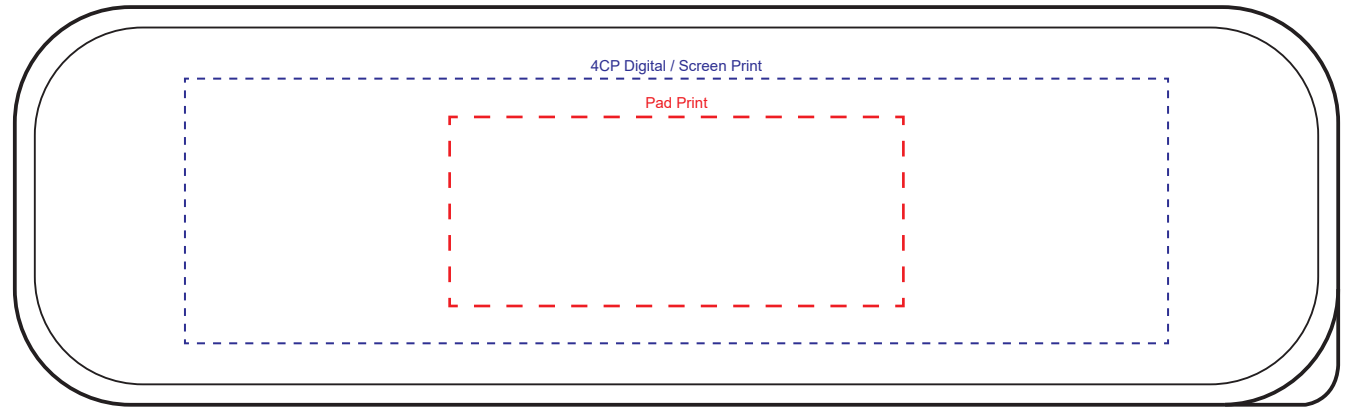

**Product Name:**

Wheat Straw Utensil Set

**Product Code:**

UTS001

**Product Size:**

175mm x 55mm x 30mm

**Product Colours:**

Natural

**Decoration Area:**

60mm x 25mm - pad print

130mm x 35mm - screen print

130mm x 35mm - direct digital

100% actual size