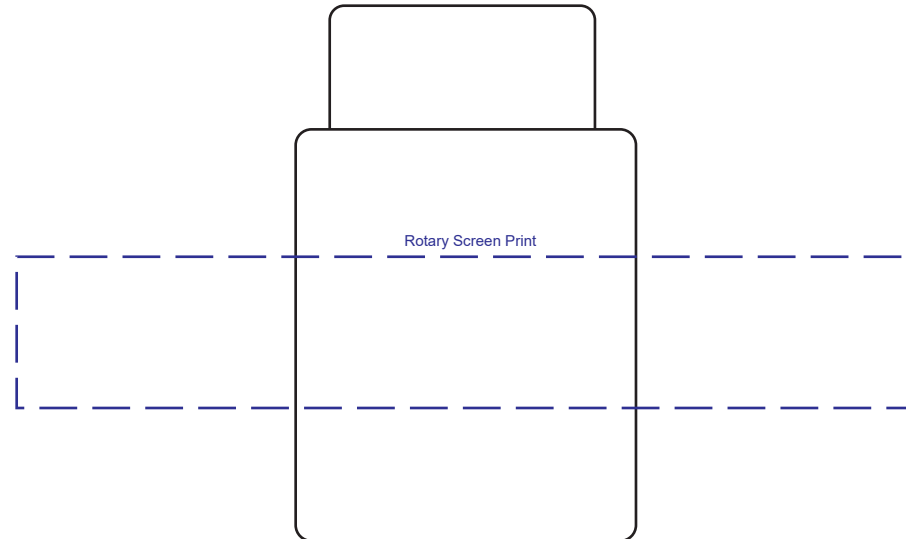

**Product Name:**

Wine Stopper

**Product Code:**

WS001

**Product Size:**

45mm x 45mm x 70mm

**Product Colours:**

Black

**Decoration Area:**

25mm x 25mm - pad print top

25mm x 30mm - pad print side

120mm x 20mm - rotary screen print

25mm x 25mm - direct digital top

25mm x 30mm - direct digital side

100% actual size