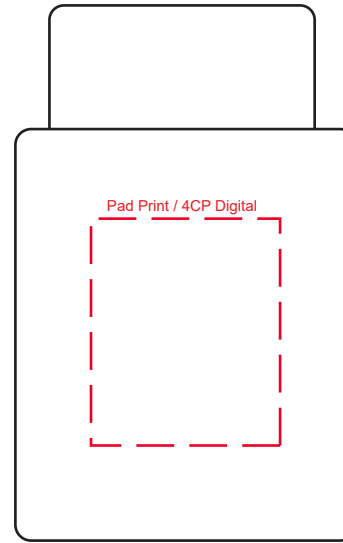

**Product Name:**

Wine Stopper

**Product Code:**

WS001

**Product Size:**

45mm x 45mm x 70mm

**Product Colours:**

Black

**Decoration Area:**

25mm x 25mm - pad print top

25mm x 30mm - pad print side

120mm x 20mm - rotary screen print

25mm x 25mm - direct digital top

25mm x 30mm - direct digital side

100% actual size