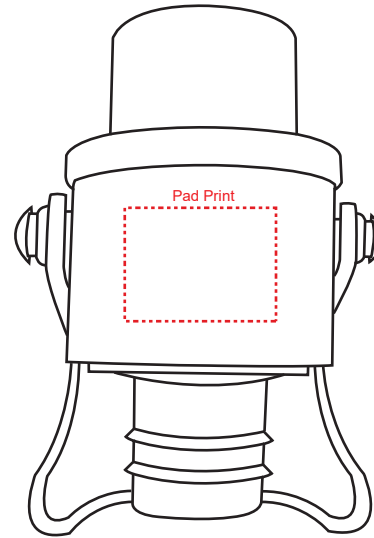

Product Name:

Champagne Stopper

Product Code:

WS002

Product Size:

38mm x 38mm x 65mm

Product Colours:

Black

Decoration Area:

20mm x 15mm - pad print front

22mm x 15mm - pad print latch

22mm x 15mm - direct digital latch

FRONT

LATCH

100% actual size